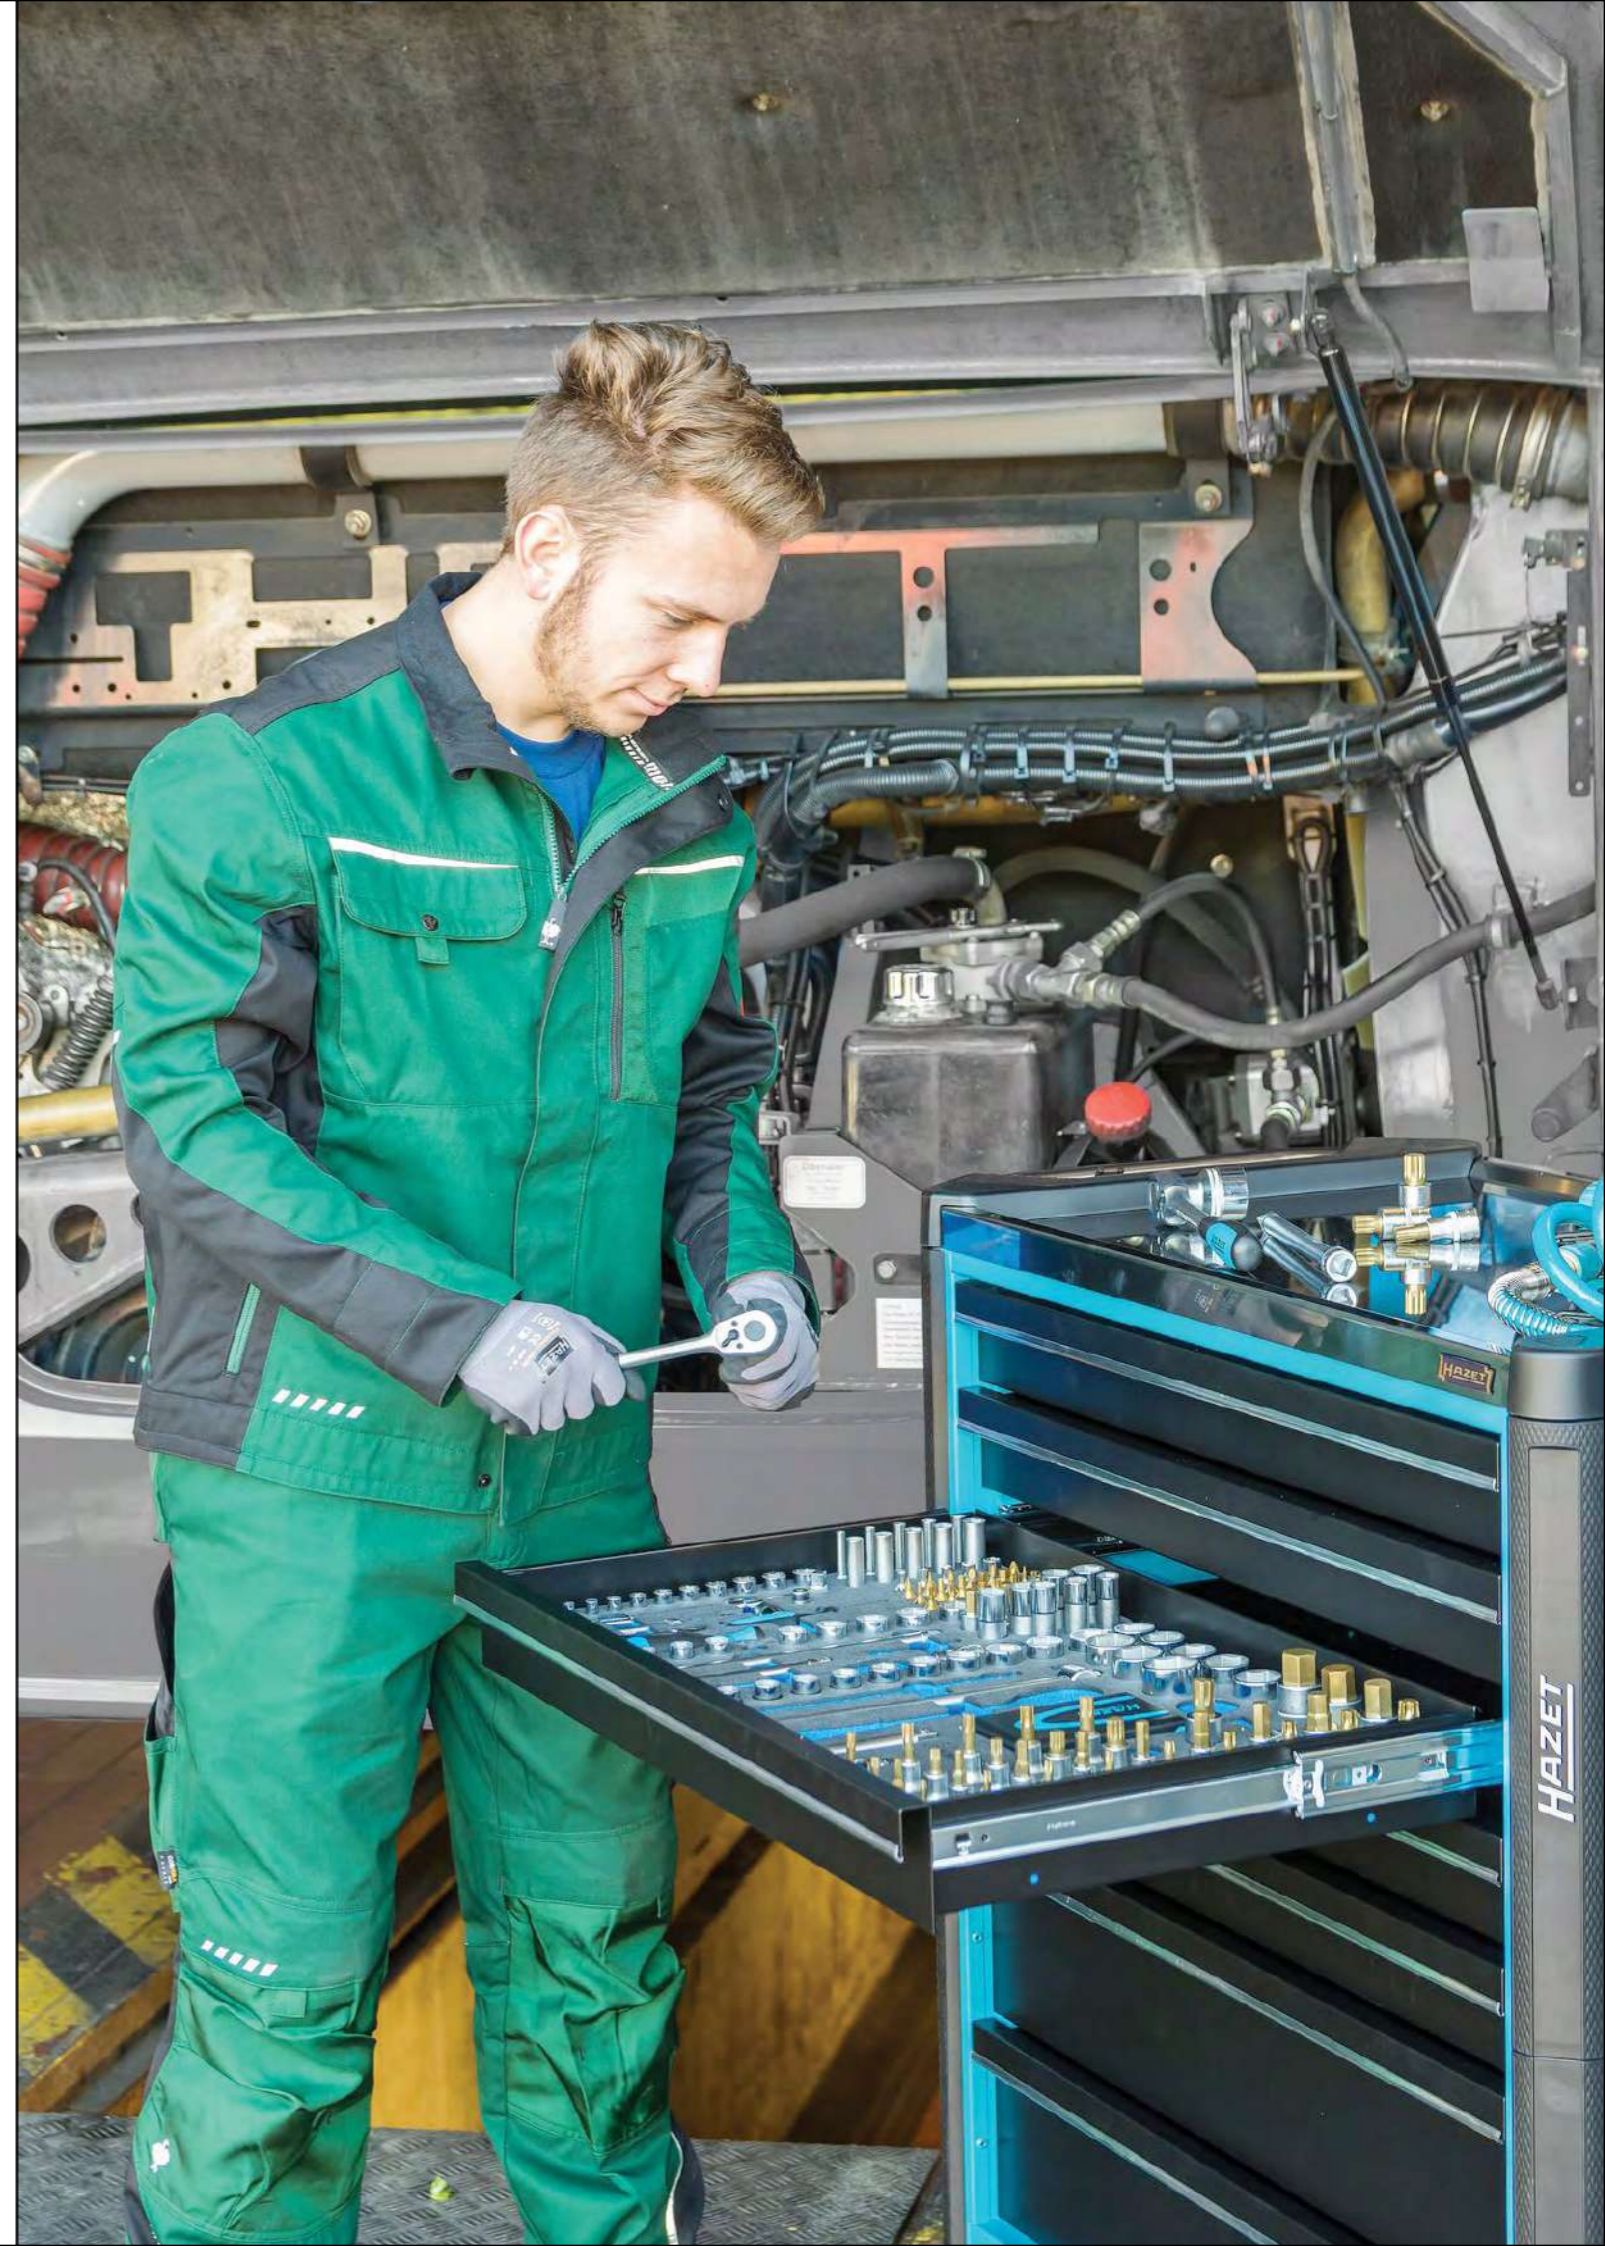

KENDO

A leader in the production of premium and innovative hand tools from Taiwan. Kendo delivers on its promise to continually provide great value products to their customers surpassing their expectations.